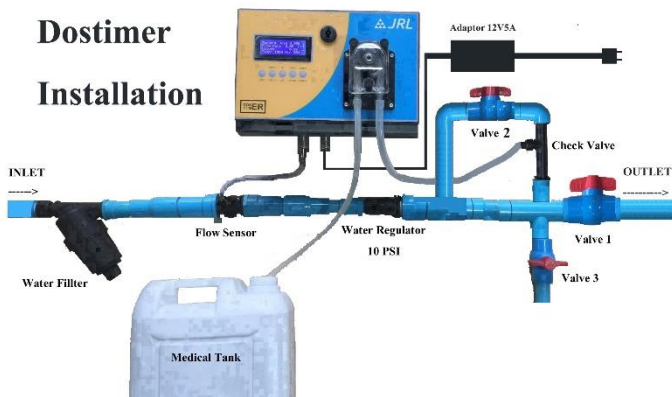

Dostimer

New dosing technology for perfect injecting and mixing concentrated by method of percentrate or method of timer/volume

3 in 1 dosing functions:

1. Injecting with 1 – 5% range
2. Timing dosing period – 100% use up concentrate
3. Digital Metering

Special Features:

- Resist with high and low temperature range 0 – 90 Celsius

WOW!

GUARANTEE 100% use up concentrated

Dostimer Installation

SPECIFICATION

Water Flow Range	0 - 60 l/min
Operating Pressure	10 bar
Injection Range	1 – 5%
Injection rate	min 160 cc/min Max 800 cc/min
Timer	min 9.6 Vh max 48 Vh
Display	LCD and LED
Electrical System	220VAC50/60Hz
Option	USB Data Logger (Model LCD only)